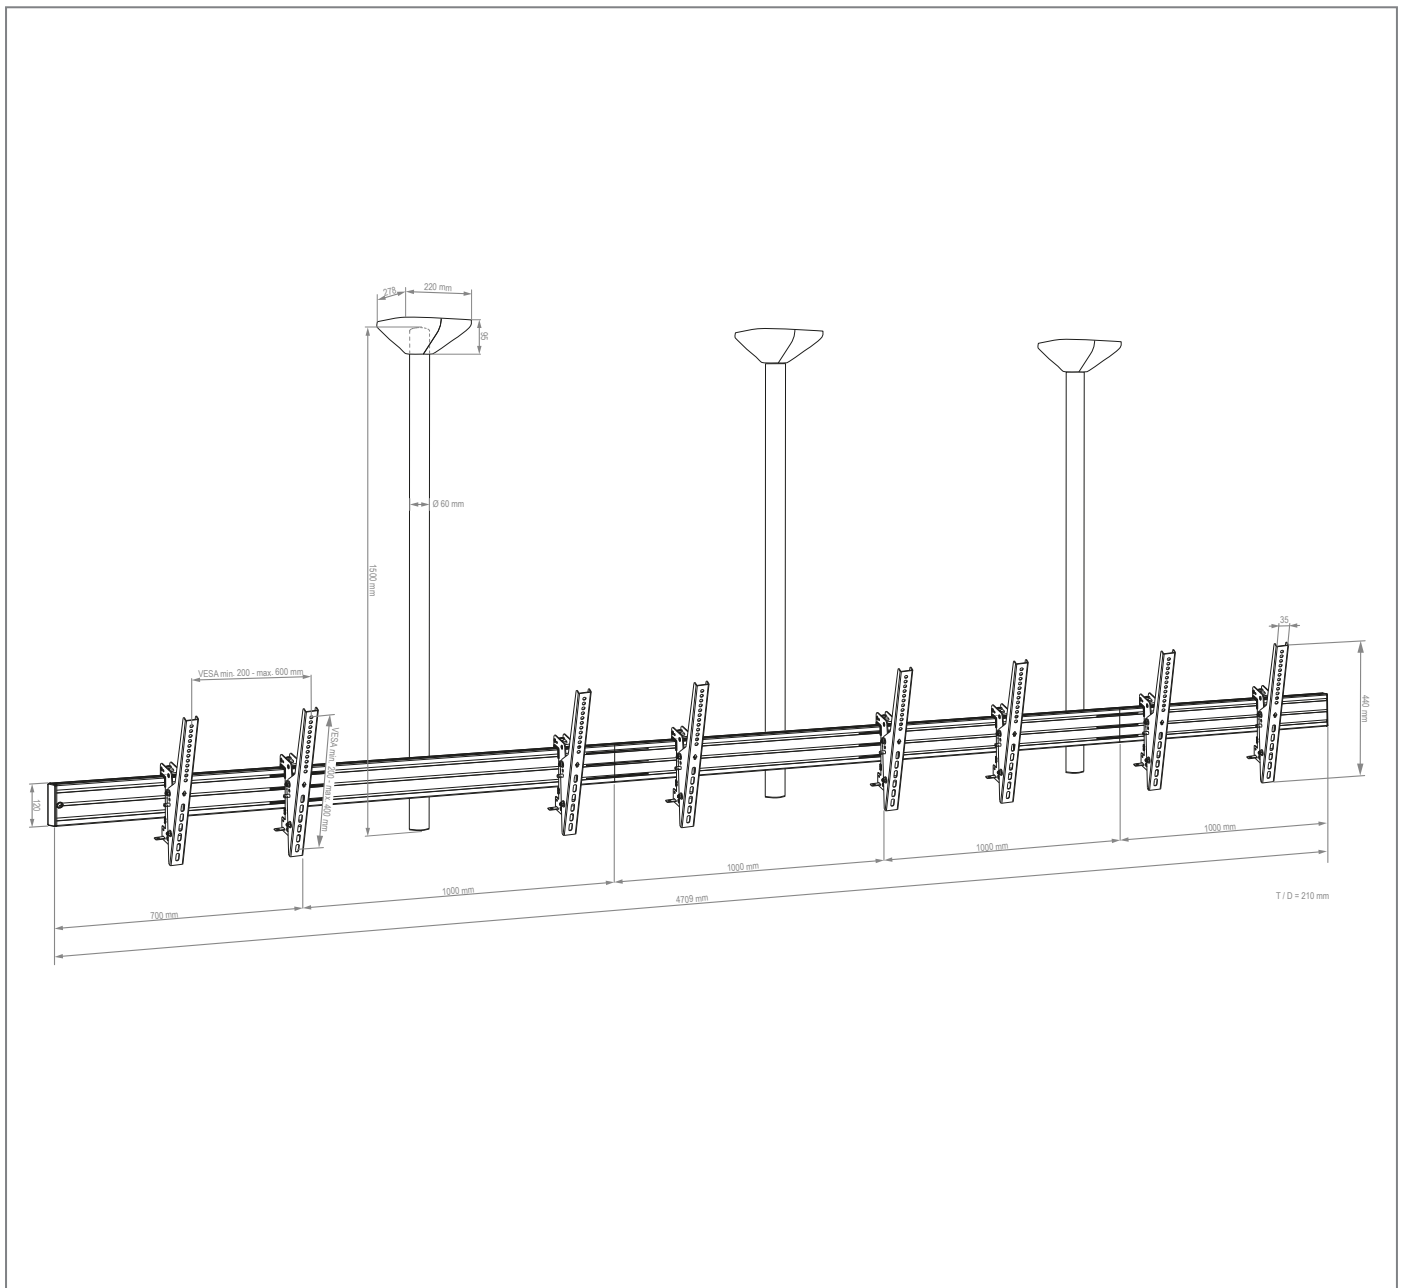

CPS MENUBOARD D4L 46 - 65“

comPROnents® complete solution

Item no.: 3314

The CPS Menuboard D4L 46 - 65“ is a system for ceiling mounting.

The system is suitable for four screens between 46 - 65“ | 117 - 165 cm screen diagonal, which are mounted side-by-side.

The screens are mounted in landscape orientation.

The VESA mounts can be fitted with up to VESA 600 x 400 mm max. and can also be tilted from 0 to 20°.

The total width of the system is 4709 mm. This can be shortened if necessary.

Cables are routed via cable clips on the rails.

The surfaces of the individual components are protected by an impact and scratch resistant powder coating in black.

The maximum load per screen is 40 kg.

The complete solution can be combined and extended with the components of the comPROnents® series without restriction and thus offer further application possibilities.

Cable management along the rails by clips

Adaptable thanks to modular design

VESA max. 600 x 400 mm

CPS MENUBOARD D4L 46 - 65“

comPROnents® complete solution

Item no.: 3314

- System for ceiling mounting
- 4x 46 - 65" | 117 - 165 cm | side-by-side
- VESA max. 600 x 400 mm
- Landscape
- VESA mount tiltable from 0 to 20°
- Cable routing via cable clips on the rails
- 40 kg max. load, per screen
- 4709 mm total width - can be shortened if required
- Colour: black
- combinable & expandable with comPROnents® series